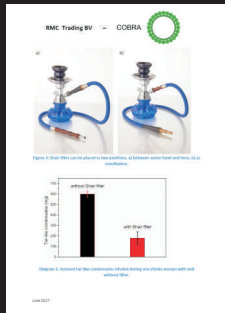

VERPAKKINGS INFORMATIE

- Filter Material: Inorganic, non toxic and recyclable
- Individual (hygienic) packed filters
- Transport/Export Carton (60 cm x 40 cm x 26 cm): 600 filters
- Block Pallet: 35 cartons
- Total gross weight per carton: 9,00 kg
- Total gross weight per Block Pallet 340 kg (incl. tarra)
- Please apply dry conditions for storage

ONZE RAPPORTEN

HO studie groep over tabak en gerelateerde produkten

WHO onderzoek waterpijp , tabak , roken en gezondheid.

Cobra rapportage

Test rapport UL VS Limited

EEN GEZONDERE MANIER VAN ROKEN

MADE IN HOLLAND

CONTACT US
Website: www.shair-filters.com
E-mail : info@shair-filters.com

WWW.SHAIR-FILTERS.COM